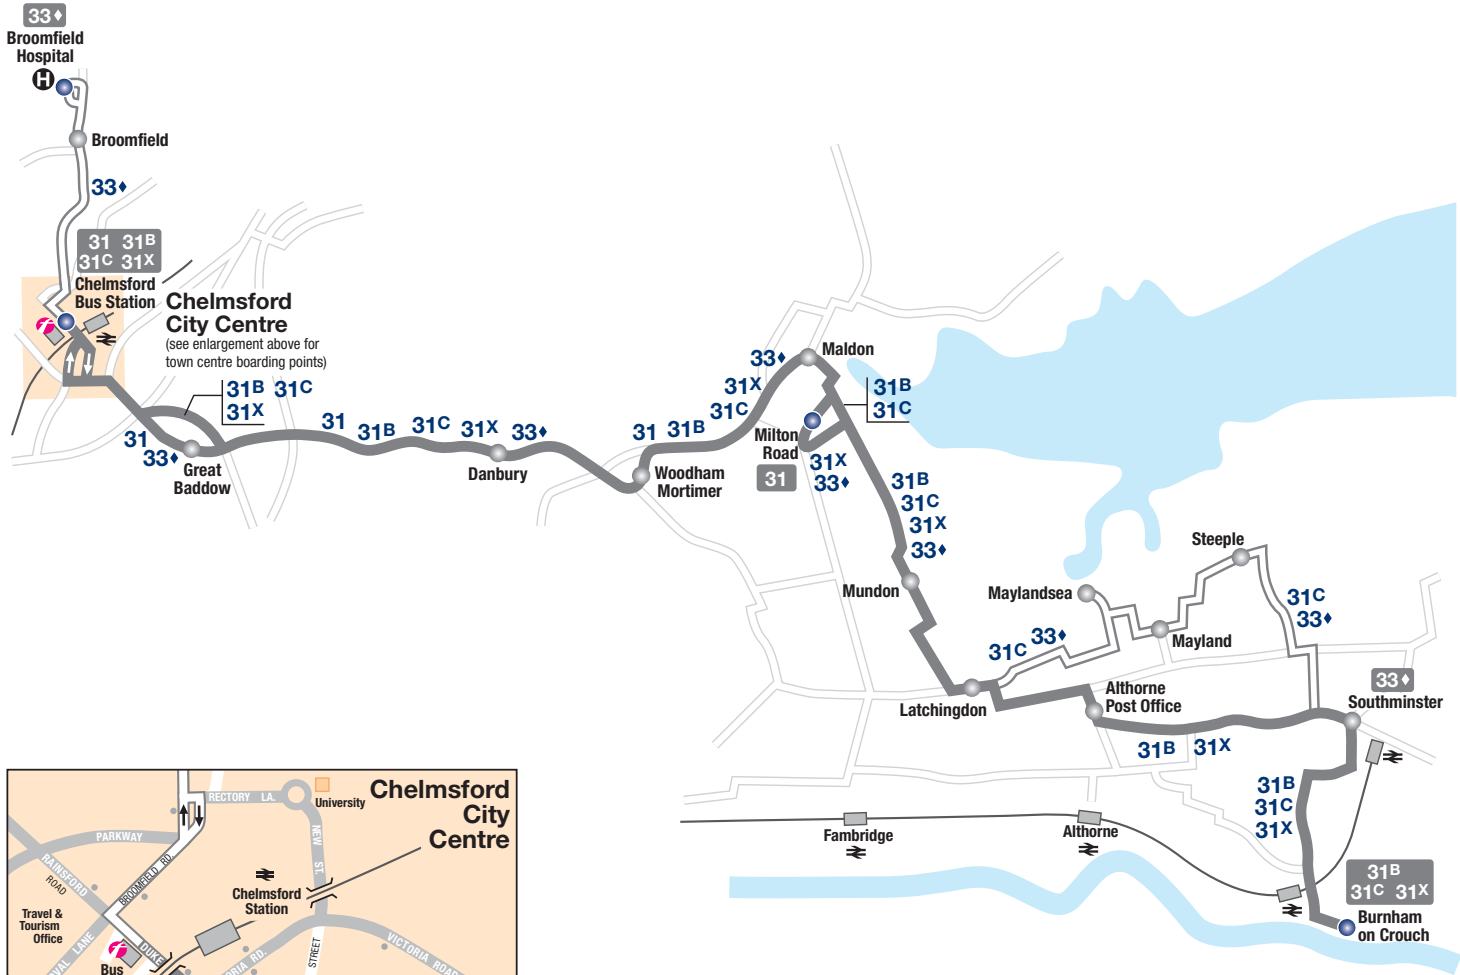

# 31 31<sup>B</sup> 31<sup>C</sup> 31<sup>X</sup> 33

Route of Services 31 31 <sup>B</sup> 31 <sup>C</sup> 31 <sup>X</sup> 33	
Terminus Points	
Bus Stops	
Stops served by 31 31 <sup>C</sup> 31 <sup>X</sup>	
Sundays only	
Occasional journeys	
Other bus served roads	
Other bus stops	