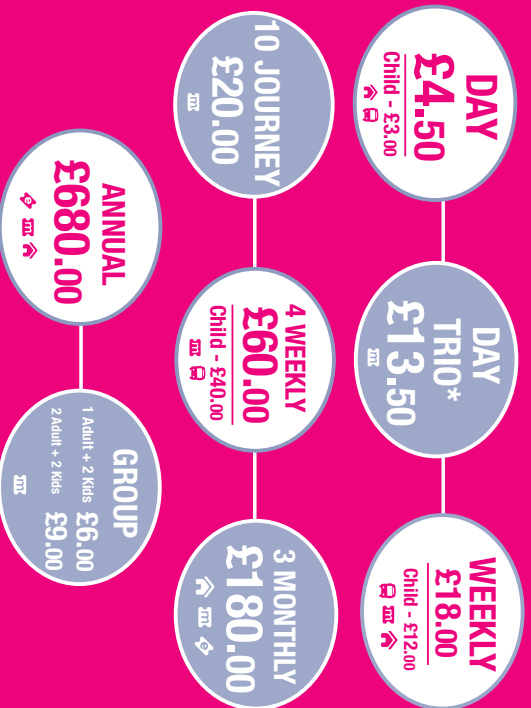

Great Value BUS TICKETS in Chelmsford

Where can I buy?....

on mobile

online

in the Ticket shop

on bus